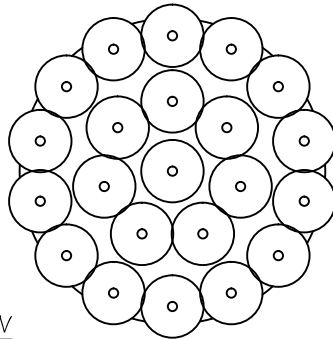

CUSTOMER REFERENCE DRAWING

SILVER

- 11 Clear glass-Evening Cloud
- 13 Clear glass-quartz combination
- 14 Natural glass-quartz combination
- 102 Random Cluster
- 106 Nebula

GOLD

- 21 Clear glass-Evening Cloud
- 23 Clear glass-quartz combination
- 24 Natural glass-quartz combination
- 202 Random cluster
- 206 Nebula

FRONT VIEW

BOTTOM VIEW

THUMBNAIL IMAGES OF STYLE OPTIONS:

<p>5" X 2-3/4"</p> <p>-11 & -21</p>	<p>6" X 4-3/4"</p>	<p>6" x 4 1/2"</p> <p>-13, -14, -23, -24</p>	<p>6" x 4 1/2"</p>	<p>5" x 4"</p>	<p>APPROX. Ø 5.5"</p> <p>-102 -202</p>	<p>APPROX. 4.5"W X 3.5"H</p> <p>-106 -206</p>
---	--------------------	--	--------------------	----------------	--	---