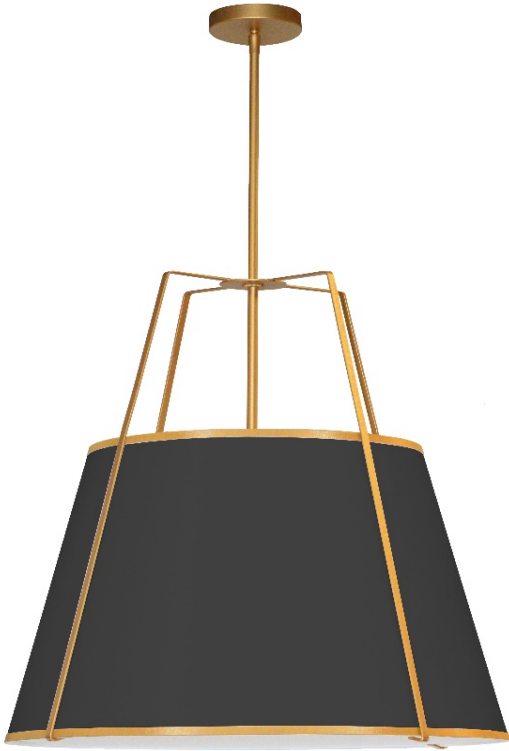

TRA-3P-GLD-BK - 3LT Trapezoid Pendant GLD/BK Shade w/790Diff

3 Light Trapezoid Pendant Gold/Black Shade w/ White Fabric Diffuser

Height	26	No. of Bulbs	3
Width/Length	24	LED Compatible	LED Compatible
Depth	24	Total Wattage	300W
Weight	8		
Body Material	Fabric	Second Material	Metal
Finish/Color	Black	Second Finish/Color	Gold
Type of Finish	Fabric	Second Type of Finish	Painted
Bulb 1 Amount	3	Rated For Voltage	Damp Location 120V
Bulb 1 Base Type	E26	Approval	cUL or equivalent
Bulb 1 Max Watt.	100W	Warranty	1 Year
Bulb 1 Included	No	Instal Position	Ceiling
Bulb 1 Lumens			
Bulb 1 CRI			

Date:	Notes:
Fixture Type:	
Job Name:	

Lighting • LED • Shades • Custom Designs

TORONTO | BUFFALO | LIGHTFAIR | DALLAS MARKET CENTRE # 4303

www.dainolite.com | 1-888-564-1262 | dainolite@dainolite.com

[/dainolite](https://www.facebook.com/dainolite)