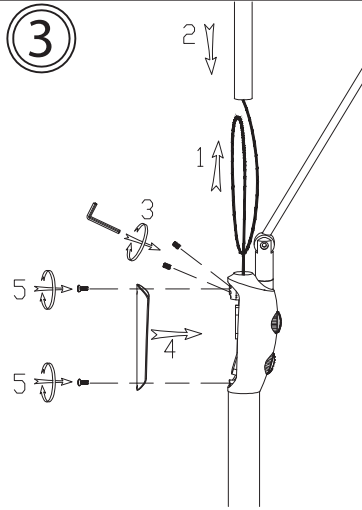

170LEDF

①

②

③

④

⑤

1 x 27W+1W LED
3000K 2520Lumens
1x5W
3000K 400Lumens
Included / inclus
Input: 100-240V~50/60 Hz
Output: 24V-DC 1.5A

IMPORTANT SAFETY INSTRUCTIONS