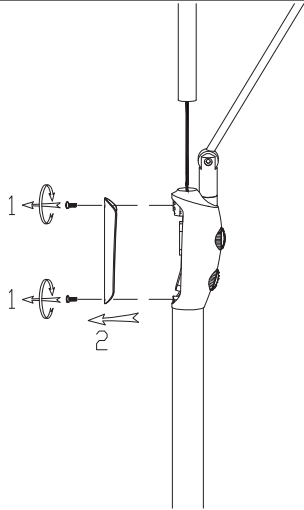

170LEDF

①

②

③

④

⑤

1 x 27W+1W LED
3000K 2520Lumens
1x5W
3000K 400Lumens
Included / inclus
Input: 100-240V~50/60 Hz
Output: 24V-DC 1.5A

IMPORTANT SAFETY INSTRUCTIONS