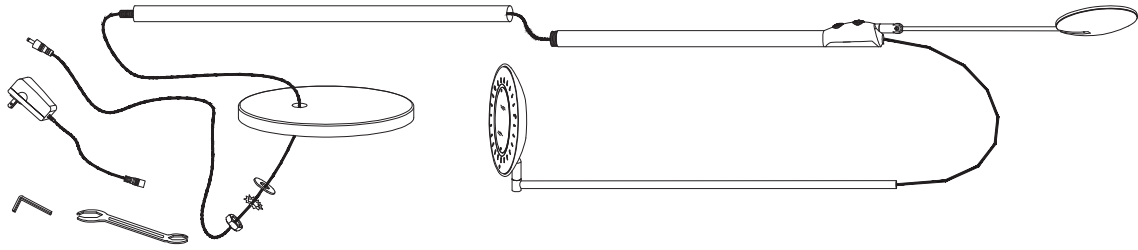

170LEDF

①

②

③

④

⑤

1 x 27W+1W LED
3000K 2520Lumens
1x5W
3000K 400Lumens
Included / inclus
Input: 100-240V~50/60 Hz
Output: 24V-DC 1.5A

IMPORTANT SAFETY INSTRUCTIONS

The LED bulb has been permanently installed into this lamp.
The LED bulb does not need to be replaced. Do no attempt to remove or replace the LED bulb.
Although LED bulbs do not get as hot as traditional light bulbs, they still generate some heat. Avoid touching the LED bulb.
Do not try to modify the plug, cable, adaptor or LED bulb.
Use a soft cloth when cleaning the lamp. Do not use chemical or abrasive cleaners
These important safety warnings do not cover all possible conditions or situations that may occur. Please take care when using this product.