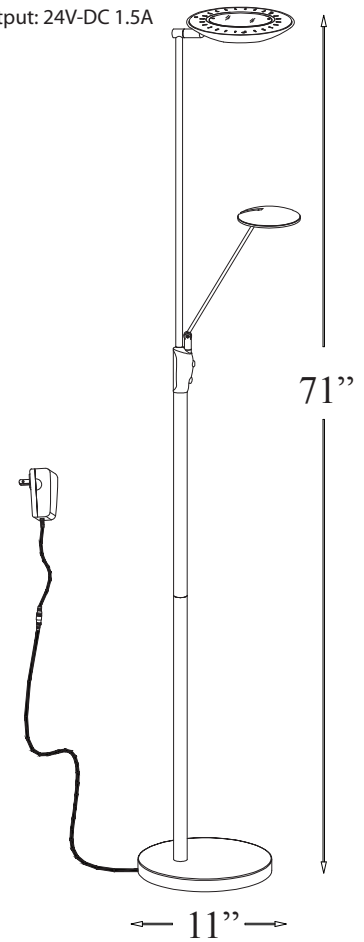

170LEDF

①

②

③

④

⑤

1 x 27W+1W LED
3000K 2520Lumens
1x5W
3000K 400Lumens
Included / inclus
Input: 100-240V~50/60 Hz
Output: 24V-DC 1.5A

IMPORTANT SAFETY INSTRUCTIONS