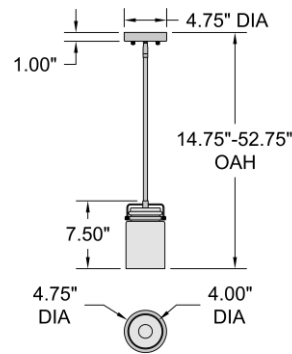

FIXTURE**	BACKPLATE / CANOPY**
Length:	Length
Width:	Width:
Diameter 4.5"	Diameter: 4.75"
Height: 7.5"	Height: 1"
Extension:	
Overall Height: 14.5-52.5"	

**TECHNICAL SPECIFICATIONS**

**SPECIFICATIONS**

Frame Material: Steel  
Diffuser Material: Glass  
Lamping Type: E-26 (Incandescent) Jbox: Standard  
Lamping Base: E-26 Lamp Wattage: 60 W  
Lamp Quantity: 1 Total Wattage: 60 W  
Voltage: 120v Lamps Included: No

**PHOTOMETRICS**

Dimmable: Yes Nominal Lumens: N/A  
CRI: N/A Delivered Lumens: N/A  
CCT: N/A  
Recommended Dimmers:

**ADDITIONAL NOTES**

6, 16, and 22-inch Down Rods Included; Optional 6, 16, and 22-inch down rods available (max 10 feet); Sloped Ceiling Adapter Included

Project Name: \_\_\_\_\_

Location: \_\_\_\_\_

Type: \_\_\_\_\_

Quantity: \_\_\_\_\_

Notes: \_\_\_\_\_

**LINE DRAWING**

**IES FILE**

In addition to Access Lighting's purchase and warranty terms and conditions, by signing below or placing an order, you agree that you are authorized to bind the entity placing any order and acknowledge the following: All of sizes and measurements are approximate and all images are for illustrative purposes only. In the event of an inconsistency, the "Product Measurements" section controls. There also may be slight differences in the colors and designs compared to the displayed and printed images.

Signature: \_\_\_\_\_

Print Name \_\_\_\_\_ Date: \_\_\_\_\_

**Toll Free 800-828-5483 www.AccessLighting.com**

301 Piedmont Grove Park, Suite A, Greenville, SC 29611

\*\* NOTE: All measurements are rounded up to the 1/4 inch. There is no warranty on any replaceable bulbs, even if included with the fixture.