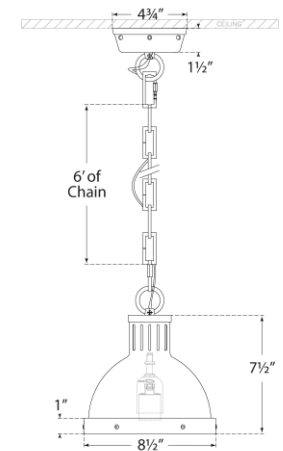

## Hicks Small Pendant

Item # TOB 5068HAB

Designer: Thomas O'Brien

Height: 9.25"

Width: 8.75"

Canopy: 4.75" Round

Finishes: AN, BZ/HAB, HAB, PN

Glass Options: FA

Socket: E26 Keyless

Wattage: 60 A19

Weight: 6 Pounds

Front View