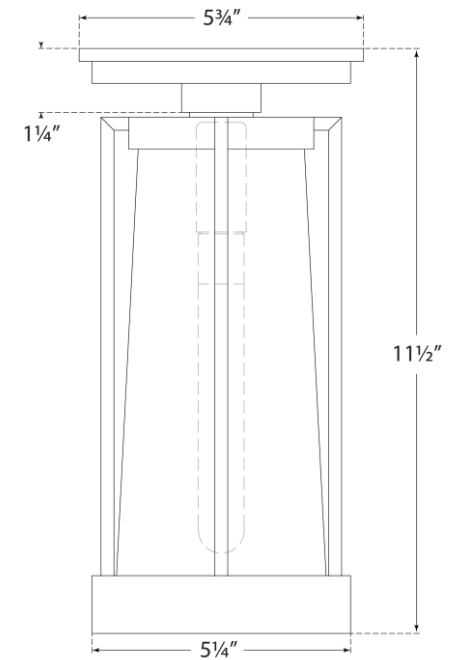

TEAR SHEET

Calix Tall Flush

Item # TOB 4275HAB-CG

Designer: Thomas O'Brien

Height: 11.5"

Width: 5.25"

Canopy: 5.75" Round

Finishes: BZ/HAB, HAB, PN

Glass Options: CG, WG

Socket: E12 Candelabra

Wattage: 60 C11

Weight: 4 Pounds

Front View