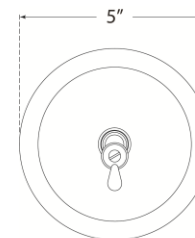

TEAR SHEET

Katie Small Acorn Sconce

Item # TOB 2225BZ/G2-CG

Designer: Thomas O'Brien

Height: 13.5"

Width: 6.5"

Extension: 8.75"

Backplate: 5" Round

Finishes: BZ, HAB, PN

Glass Options: CG, SG, WG

Socket: E12 Candelabra

Wattage: 40 C11

Weight: 4 Pounds

Front View
Mounting Plate