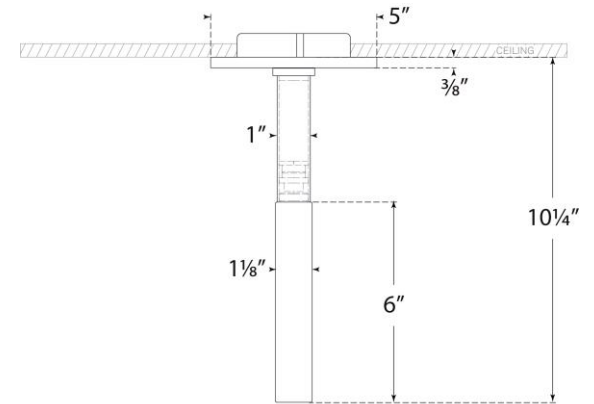

TEAR SHEET

Rousseau Monopoint Flush Mount

Item # KW 4282AB-EC

Designer: Kelly Wearstler

Height: 10.25"

Width: 1"

Canopy: 5" Round

Finishes: AB, BZ, PN

Glass Options: EC

Lightsource: Dedicated LED

Wattage: 6w (700lm)

Weight: 2 Pounds

Note: UL Only

Front View

Bottom View