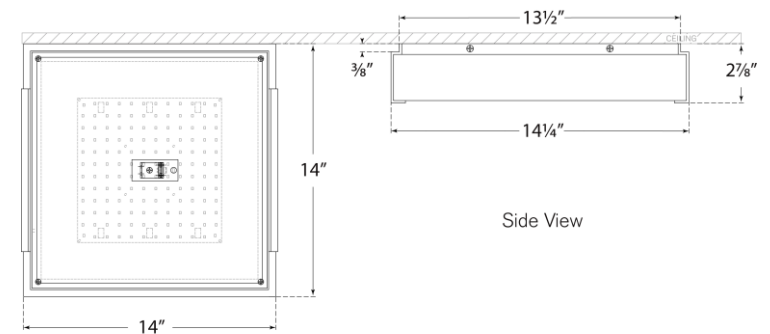

TEAR SHEET

Covet Medium Flush Mount

Item # KW 4113BZ-ALB

Designer: Kelly Wearstler

Height: 2.75"

Width: 14.25"

Canopy: 13.25" Square

Finishes: AB, BZ, PN

Shade Treatments: ALB

Lightsource: Dedicated LED

Wattage: 54w (4300lm)

Weight: 20 Pounds

Note: Alabaster is a Natural Stone | Variations in Color and Texture are Expected

Top View

Side View