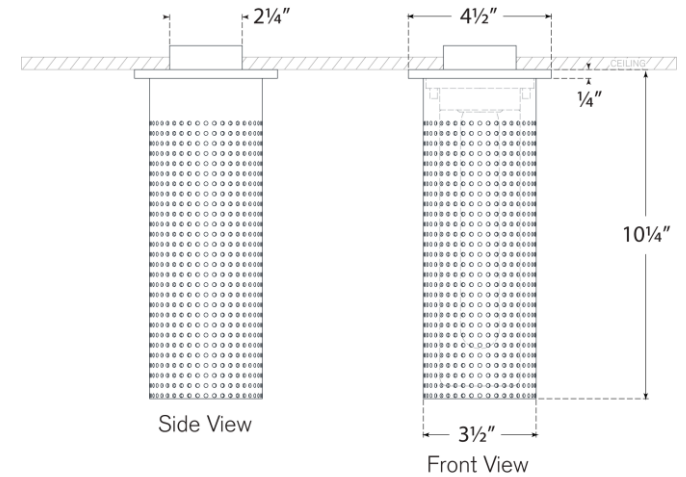

## Precision Tall Monopoint Flush Mount

Item # KW 4064BZ-WG

Designer: Kelly Wearstler

Height: 10.25"

Width: 3.5"

Canopy: 4.5" Round

Finishes: AB, BZ, PN

Glass Options: WG

Socket: E26 Keyless

Wattage: 8 LED T10

Weight: 4 Pounds

Bottom View