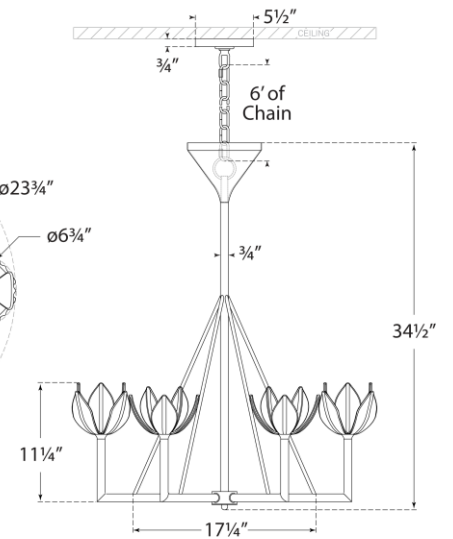

## Alberto Small Single Tier Chandelier

Item # JN 5003BSL

Designer: Julie Neill

Height: 34.5"

Width: 30"

Canopy: 5.5" Round

Finishes: AB, ABL, AGL, BSL, PW

Socket: 6 - E12 Candelabra

Wattage: 6 - 60 G16.5

Weight: 19 Pounds

Top View

Front View