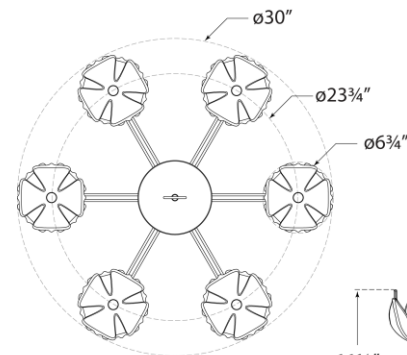

## Alberto Small Single Tier Chandelier

Item # JN 5003BSL

Designer: Julie Neill

Height: 34.5"

Width: 30"

Canopy: 5.5" Round

Finishes: AB, ABL, AGL, BSL, PW

Socket: 6 - E12 Candelabra

Wattage: 6 - 60 G16.5

Weight: 19 Pounds

Top View

Front View