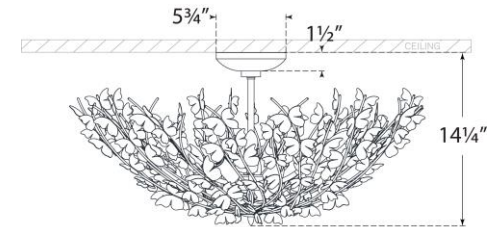

TEAR SHEET

Farfalle Large Semi-Flush Mount

Item # JN 4405G

Designer: Julie Neill

Height: 14.25"

Width: 30"

Canopy: 5.75" Round

Finishes: BSL, G

Socket: 8 - E12 Candelabra

Wattage: 8 - 5.5 LED C11

Weight: 20 Pounds

Side View

Top View