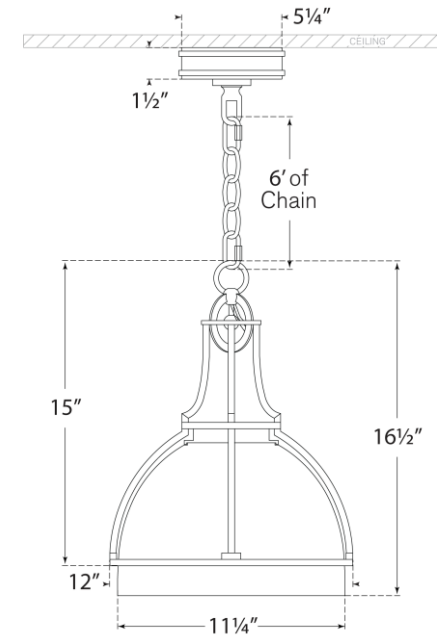

## Gracie Medium Dome Pendant

Item # CHC 5481BZ-CG

Designer: Chapman & Myers

Height: 16.25"

Width: 12"

Canopy: 5.25" Round

Finishes: AB, AN, BZ, PN

Glass Options: CG, WG

Lightsource: Dedicated LED

Wattage: 15w (1300lm)

Weight: 11 Pounds

Front View