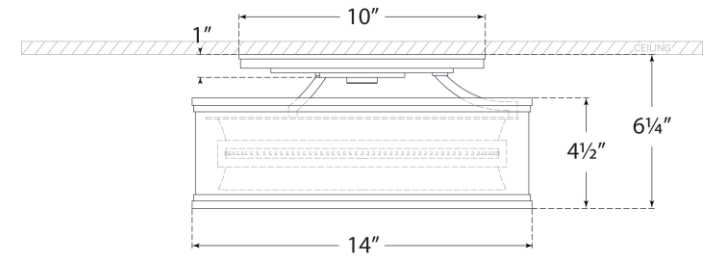

TEAR SHEET

Connery 14" Flush Mount

Item # CHC 4611AB

Designer: Chapman & Myers

Height: 6.25"

Width: 14"

Canopy: 10" Round

Finishes: AB, BZ, PN, WHT/AB

Lightsource: Dedicated LED

Wattage: 18w (1500lm)

Weight: 11 Pounds

Front View

Bottom View