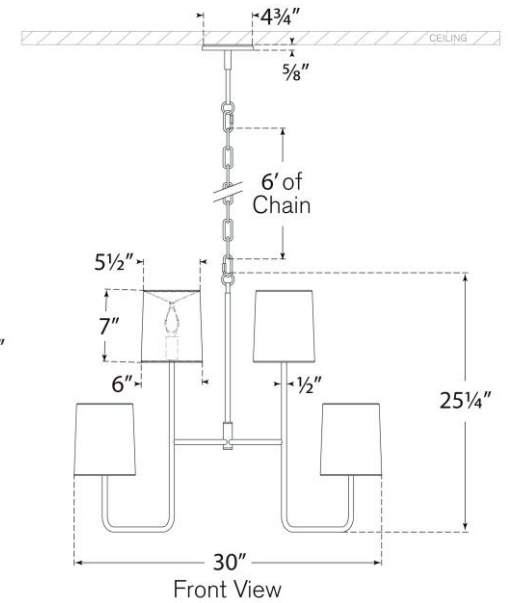

TEAR SHEET

Go Lightly Extra Large Two Tier Chandelier

Item # BBL 5083G-G

Designer: Barbara Barry

Height: 25.25"

Width: 30"

Canopy: 4.75" Round

Finishes: BZ, CW, G, PN, SB

Shade Treatments: BZ, CW, G, L, PN, SB

Shade Details: 5.5" x 6" x 7"

Socket: 8 - E12 Candelabra

Wattage: 8 - 6.5 LED B11

Weight: 11 Pounds

Note: UL Only

Top View

Front View