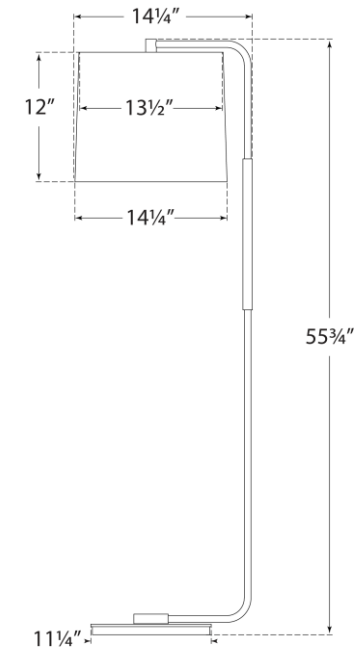

TEAR SHEET

Swing Articulating Floor Lamp

Item # BBL 1070BZ-L

Designer: Barbara Barry

Height: 54.75"

Width: 13.5"

Extension: 14.25"

Base: 11.25" Round

Finishes: BZ, SB, SS

Shade Treatments: L

Shade Details: 13.5" x 14.25" x 12"

Socket: E26 Keyless w/ Foot Switch

Wattage: 75 A19

Weight: 19 Pounds

Side View