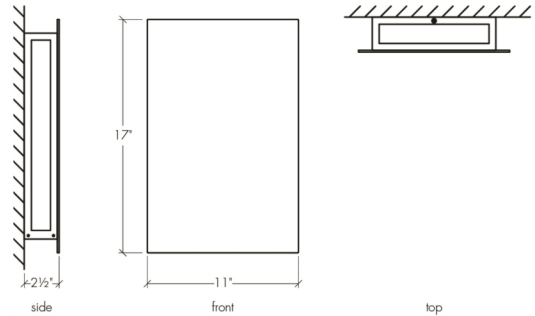

Base Specs

17"h x 11"w x 2.5"d

Notes

Dark Sky friendly available — **±\$ Inquire.**
 Marine grade primer available — **±\$ Inquire.**

Fortis 18398CS

standard finish:

CS - Coretn Steel

lampping: