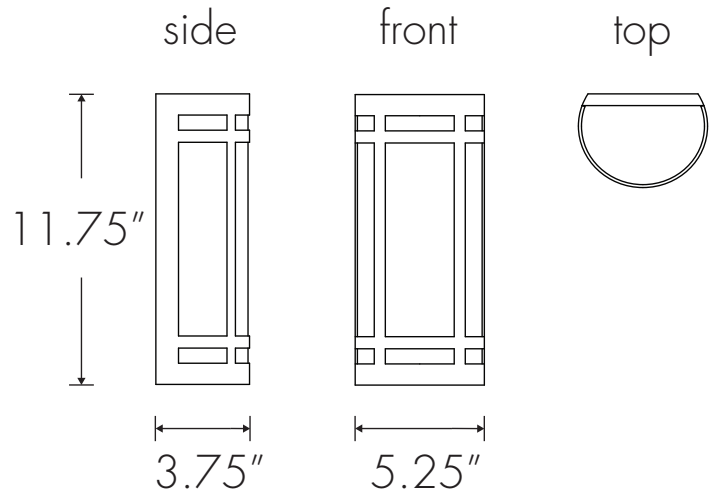

ULTRALIGHTS

CLASSICS 10180

Wet Location Complies with Americans with Disabilities Act

Base Specifications:

11.75" h x 5.25" w x 3.75" d
 04: LED - 9.38W (Dim w/ 0-10V dim system)
 Opal Acrylic Diffuser
 ADA

Notes:

02 / 04 Lamping: Wattage and Lumens - Initial at the source

10180	-	-	-
MODEL		FINISH	DIFFUSER

Modifications:

- Top diffuser (LED only)
- Bottom diffuser

Other Modifications:

- BA - Bronze Age
- BK - Black
- BP - Black Pearl
- CB - Cast Bronze
- CH - Chestnut
- CR - Chrome
- DI - Dark Iron
- EB - Empire Bronze
- MB - Medieval Bronze
- NB - New Brass
- SB - Smokey Brass
- SP - Satin Pewter
- SS - Smoked Silver

- PREMIUM
- RCU - Raw Copper Unfinished

- OA - Opal
- PREMIUM
- CO - Caramel Onyx
- FA - Faux Alabaster
- TS - Tea Stained
- WS - White Swirl

- 02: Wet Loc - LED - 8.4W - 1181 Lumens
 - (Dim w/ Std Phase Dim) - 120V
 - (Non-Dim or Dim w/ 0-10V Dim system) - Universal
- 04: Damp / Dry LED - 9.38W - 1444 Lumens (Non-Dim or Dim w/ 0-10V Dim system) - Universal
- 10: WRL - 1 x E26 - for LED Retro 20W max (T-10) - 120V