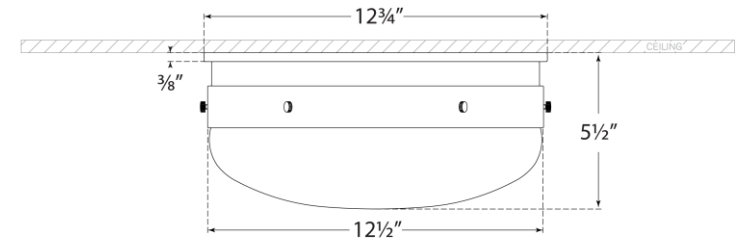

TEAR SHEET

Hicks Small Flush Mount

Item # TOB 4063PN-WG

Designer: Thomas O'Brien

Height: 5.5"

Width: 13"

Finishes: AN, BZ/HAB, HAB, PN

Glass Options: WG

Socket: 2 - E26 Keyless

Wattage: 2 - 60 A19

Weight: 8 Pounds

Front View

Bottom View