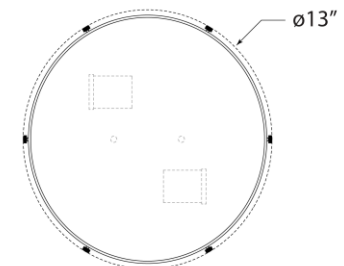

TEAR SHEET

Hicks Small Flush Mount

Item # TOB 4063PN-WG

Designer: Thomas O'Brien

Height: 5.5"

Width: 13"

Finishes: AN, BZ/HAB, HAB, PN

Glass Options: WG

Socket: 2 - E26 Keyless

Wattage: 2 - 60 A19

Weight: 8 Pounds

Front View

Bottom View