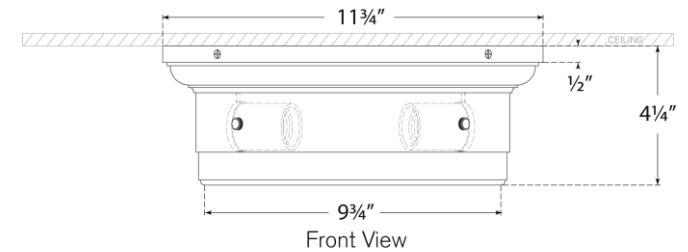

TEAR SHEET

Siena Small Flush Mount

Item # SS 4015AN-WG

Designer: Visual Comfort

Height: 4.25"

Width: 11.75"

Finishes: AN, BZ, CH, HAB, PN

Glass Options: WG

Socket: 2 - E26 Keyless

Wattage: 2 - 60 A19

Weight: 6 Pounds

Front View

Bottom View