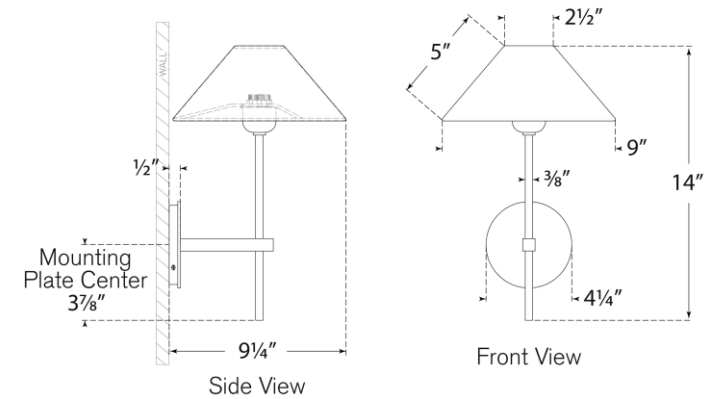

TEAR SHEET

Hackney Single Sconce

Item # SP 2022HAB-L

Designer: J. Randall Powers

Height: 14"

Width: 9"

Extension: 9.25"

Backplate: 4" Round

Finishes: AN, BZ, HAB, PN

Shade Treatments: L

Shade Details: 2.5" x 9" X 5"

Socket: E12 Candelabra

Wattage: 40 B11

Weight: 3 Pounds

Note: Requires Smaller Outlet Box

Top View

Side View

Front View