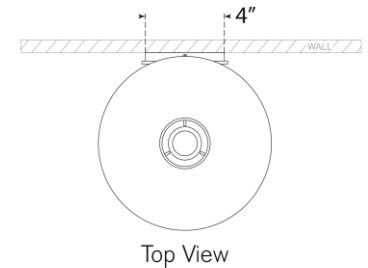

TEAR SHEET

Hackney Single Sconce

Item # SP 2022HAB-L

Designer: J. Randall Powers

Height: 14"

Width: 9"

Extension: 9.25"

Backplate: 4" Round

Finishes: AN, BZ, HAB, PN

Shade Treatments: L

Shade Details: 2.5" x 9" X 5"

Socket: E12 Candelabra

Wattage: 40 B11

Weight: 3 Pounds

Note: Requires Smaller Outlet Box

Top View

Side View

Front View