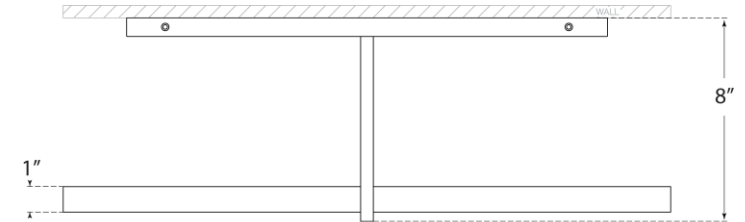

TEAR SHEET

Axis 24" Picture Light

Item # KW 2734BZ

Designer: Kelly Wearstler

Height: 3"

Width: 24"

Extension: 8"

Backplate: 3" x 19" Rectangle

Finishes: AB, BZ, PN

Lightsource: Dedicated LED

Wattage: 20w (1600lm)

Weight: 5 Pounds

Top View

Front View