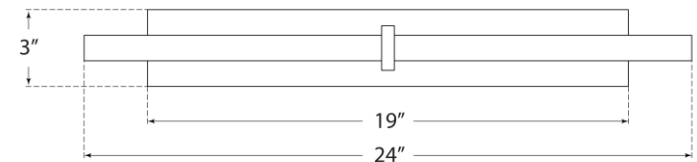

TEAR SHEET

Axis 24" Picture Light

Item # KW 2734BZ

Designer: Kelly Wearstler

Height: 3"

Width: 24"

Extension: 8"

Backplate: 3" x 19" Rectangle

Finishes: AB, BZ, PN

Lightsource: Dedicated LED

Wattage: 20w (1600lm)

Weight: 5 Pounds

Top View

Front View