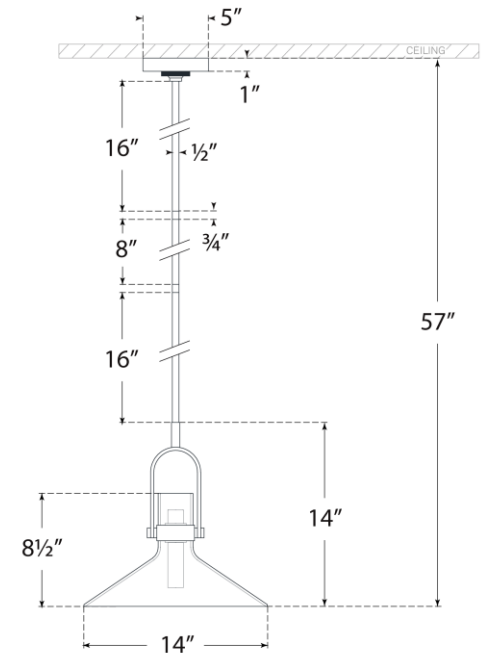

TEAR SHEET

Larkin 14" Empire Pendant

Item # IKF 5450PN-CG

Designer: Ian K. Fowler

O/A Height: 57"

Fixture Height: 14"

Min. Custom Height: 20.75"

Width: 14"

Canopy: 5" Round

Finishes: BZ, HAB, PN

Glass Options: CG

Socket: Dedicated LED

Wattage: 9w (1000lm)

Weight: 8 Pounds

Note: UL Only | Custom Height Available

Bottom View