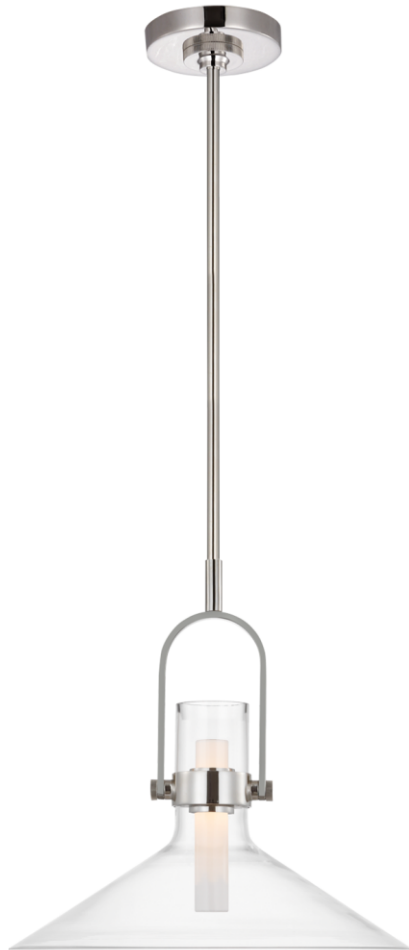

TEAR SHEET

Larkin 14" Empire Pendant

Item # IKF 5450PN-CG

Designer: Ian K. Fowler

O/A Height: 57"

Fixture Height: 14"

Min. Custom Height: 20.75"

Width: 14"

Canopy: 5" Round

Finishes: BZ, HAB, PN

Glass Options: CG

Socket: Dedicated LED

Wattage: 9w (1000lm)

Weight: 8 Pounds

Note: UL Only | Custom Height Available

Bottom View

Front View