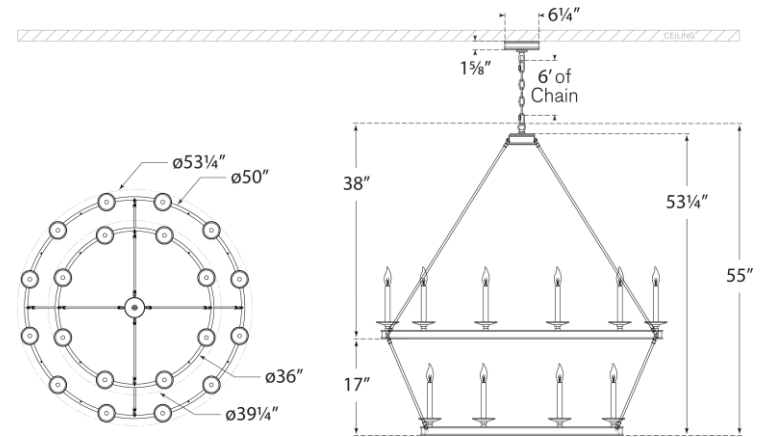

TEAR SHEET

Launceton Grande Two Tiered Chandelier

Item # CHC 1608AB

Designer: Chapman & Myers

Height: 55"

Width: 53.25"

Canopy: 6" Round

Finishes: AB, BZ, PN

Socket: 20 - E12 Candelabra

Wattage: 20 - 40 C11

Weight: 55 Pounds

Note: Special Installation Required

Top View

Front View