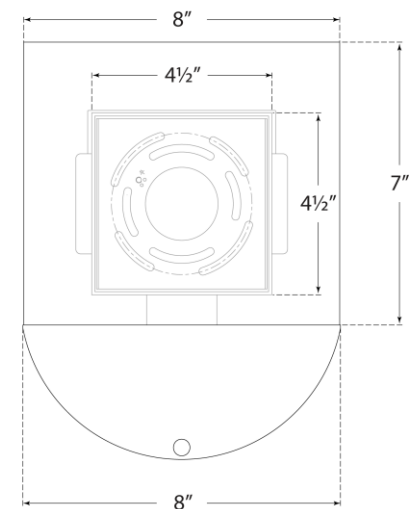

TEAR SHEET

Crescent Small Sconce Item # BBL 2155BSL-WG

Designer: Barbara Barry

Height: 10.25"

Width: 8"

Extension: 4"

Backplate: 4.5" Square

Finishes: BSL, G, PN

Glass Options: WG

Socket: E26 Keyless

Wattage: 14.5 LED A19

Weight: 5 Pounds

Side View

Front View