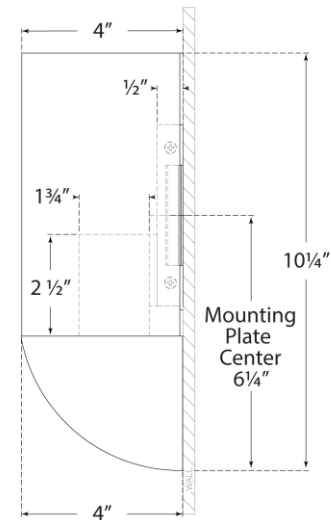

TEAR SHEET

Crescent Small Sconce Item # BBL 2155BSL-WG

Designer: Barbara Barry

Height: 10.25"

Width: 8"

Extension: 4"

Backplate: 4.5" Square

Finishes: BSL, G, PN

Glass Options: WG

Socket: E26 Keyless

Wattage: 14.5 LED A19

Weight: 5 Pounds

Side View

Front View