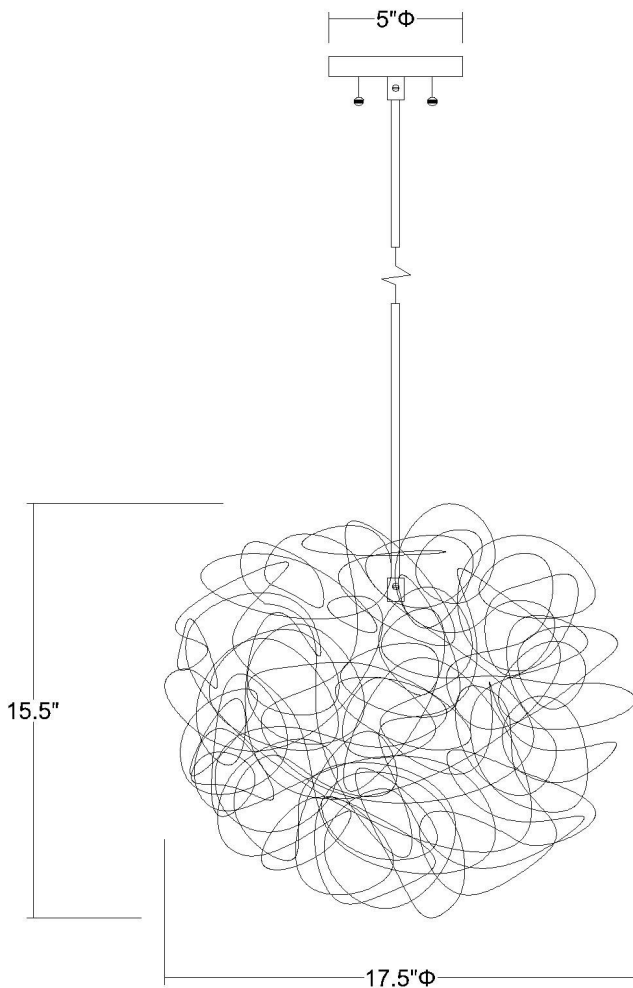

TP6826 MINGLE PENDANT

Description:	Mingle pendant
Finish:	Polished chrome
Dimensions:	17.5" dia. x 15.5" H
Bulbs:	3 x 40W
Sockets:	120V E12 base
Shade:	Faceted chrome aluminum
Installed Weight:	4.6 lbs.
Certification:	c UL

Material:	Steel and aluminum
Glass:	NA
Canopy Dimensions:	5" dia.
Mounting Holes:	2.75" apart
Switch:	NA
Cord:	Silver, 12'
Dimmable:	Yes