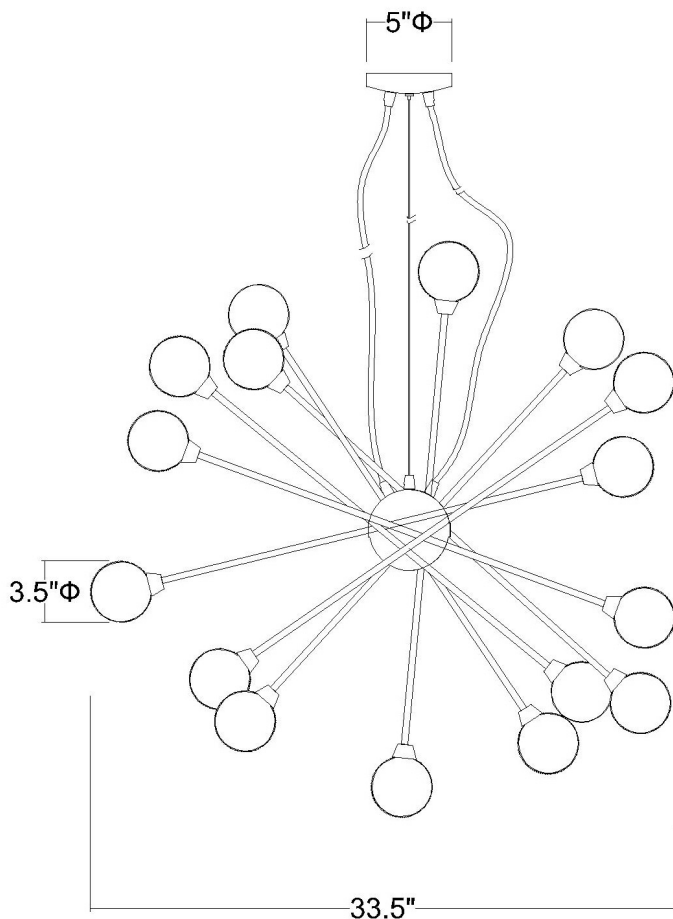

TP6366-16 GALAXIA CHANDELIER

Description:	Galaxia chandelier
Finish:	Brushed nickel
Dimensions:	33.5" dia. x 33.5" H
Bulbs:	16 x 25W
Sockets:	120V G9 base
Shade:	Spun filament glass
Installed Weight:	10 lbs.
Certification:	c UL

Material:	Glass and steel
Glass:	Spun filament
Canopy Dimensions:	5" dia.
Mounting Holes:	NA
Switch:	NA
Cord:	Silver, 12'
Dimmable:	Yes