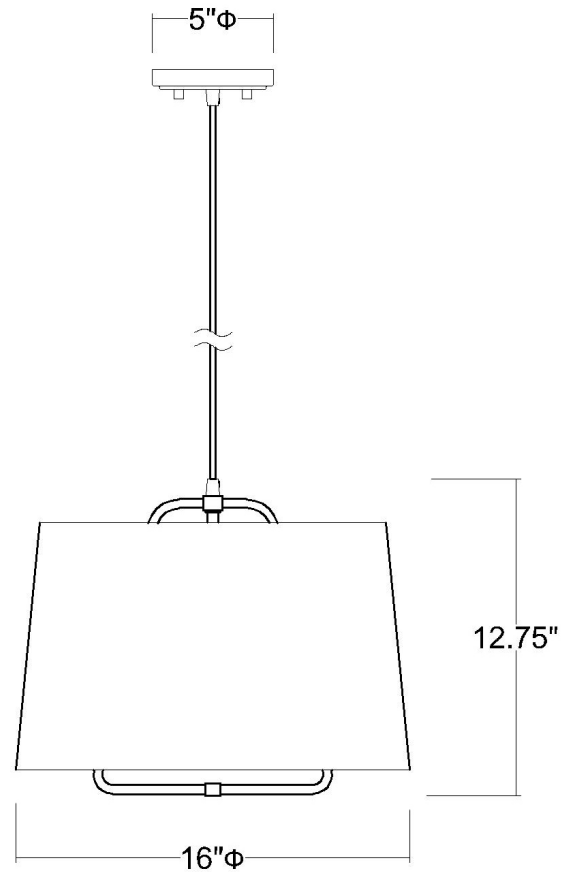

TP30030BK LAMIA 1-LIGHT MINI PENDANT

Description:	Lamia 1-Light Mini Pendant
Finish:	Matte Black
Dimensions:	16" Dia. x 12-3/4" H
Bulbs:	1-100W Med.
Installed Weight:	2.8 lbs.
Certification:	cUL / dry location

Material:	Steel and fabric
Shades:	Black linen hard-back
Glass:	NA
Canopy Dimensions:	5" Dia.
Chain/Wire:	12' Wire
Additional Finishes:	GD