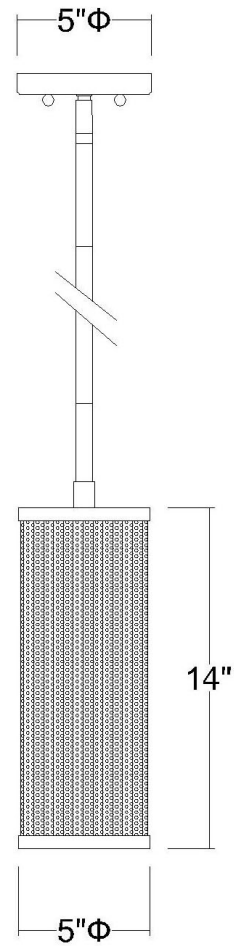

# TP20010GD BASETTI 1-LIGHT PENDANT

**Description:** Basetti 1-Light Pendant

**Finish:** Gold

**Dimensions:** 5" Dia. x 14" H

**Bulbs:** 1-60W Med.

**Installed Weight:** 3.5 lbs.

**Certification:** cUL / dry location

**Material:** Steel

**Shades:** Steel

**Glass:** NA

**Canopy Dimensions:** 5" Dia.

**Chain/Wire:** 12' Wlre

**Stems:** 3-12", 1-6", 1-3"

**Additional Finishes:** NA