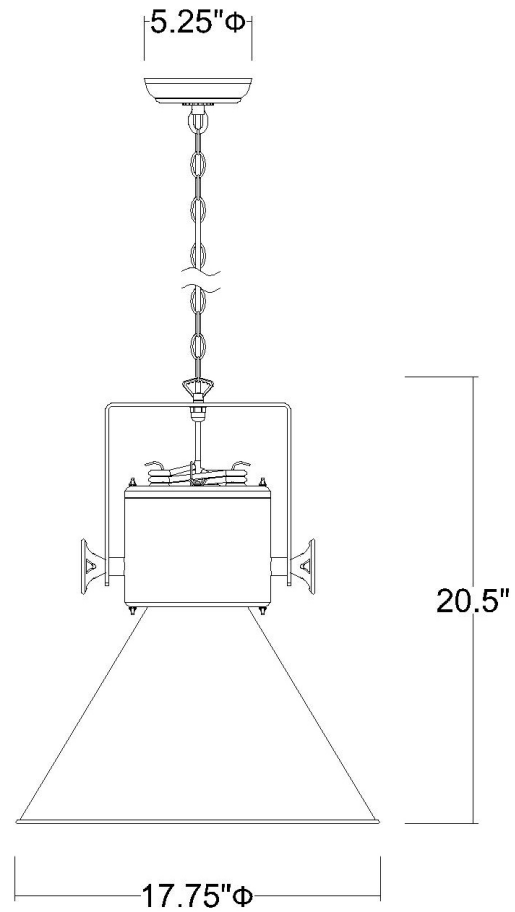

# TP10026WH CREW 1-LIGHT PENDANT

<b>Description:</b>	Crew 1-Light Pendant
<b>Finish:</b>	White
<b>Dimensions:</b>	17-3/4" Dia. x 20-1/2" H
<b>Bulbs:</b>	1-100W Med.
<b>Installed Weight:</b>	10.6 lbs.
<b>Certification:</b>	ETL / dry location

<b>Material:</b>	Steel
<b>Shades:</b>	Steel
<b>Glass:</b>	NA
<b>Canopy Dimensions:</b>	5-1/4" Dia.
<b>Chain/Wire:</b>	5' Chain, 12' Wire
<b>Additional Finishes:</b>	NA