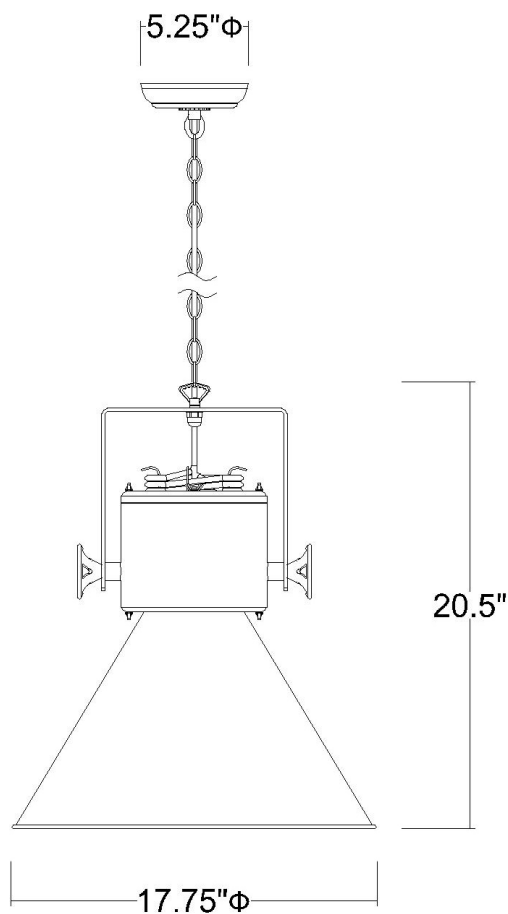

TP10026GN CREW 1-LIGHT PENDANT

Description: Crew 1-Light Pendant

Finish: Green

Dimensions: 17-3/4" Dia. x 20-1/2" H

Bulbs: 1-100W Med.

Installed Weight: 10.6 lbs.

Certification: ETL / dry location

Material: Steel

Shades: Steel

Glass: NA

Canopy Dimensions: 5-1/4" Dia.

Chain/Wire: 5' Chain, 12' Wire

Additional Finishes: NA