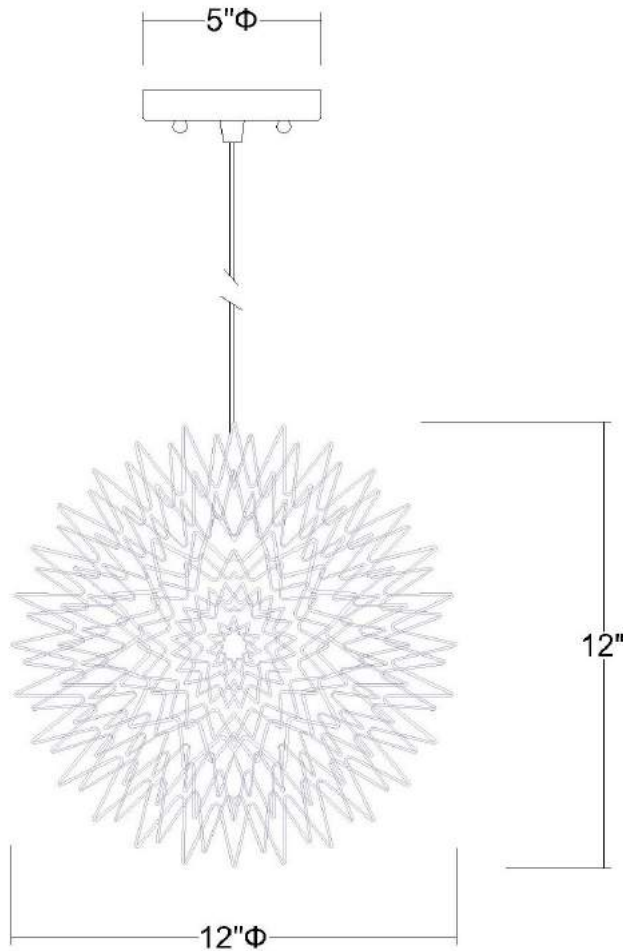

BP6008 LUMINARY PENDANT

Description:	Luminary pendant
Finish:	Metallic silver
Dimensions:	12" dia.
Bulbs:	1 x 60W
Sockets:	120V E26 base
Shade:	Hand woven aluminum wire
Installed Weight:	3.5 lbs.
Certification:	c UL

Material:	Steel and aluminum
Glass:	NA
Canopy Dimensions:	5" dia.
Mounting Holes:	2.75" apart
Switch:	NA
Cord:	Silver, 12'
Dimmable:	Yes