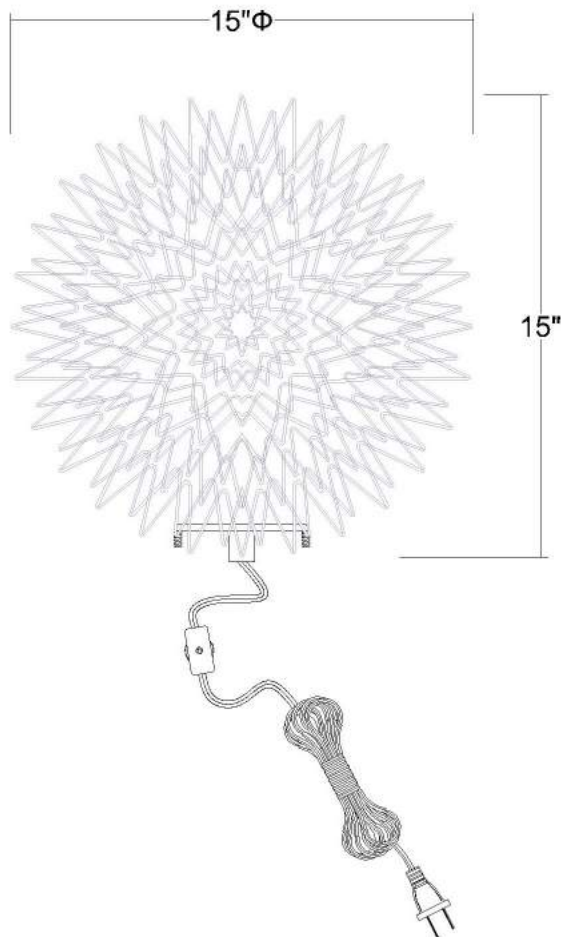

# BA6003 LUMINARY ACCENT LAMP

<b>Description:</b>	Luminary accent lamp
<b>Finish:</b>	Metallic silver
<b>Dimensions:</b>	15" dia.
<b>Bulbs:</b>	1 x 100W
<b>Sockets:</b>	120V E26 base
<b>Shade:</b>	Hand woven aluminum wire
<b>Installed Weight:</b>	4.25 lbs.
<b>Certification:</b>	c UL

<b>Material:</b>	Steel and aluminum
<b>Glass:</b>	NA
<b>Back Plate Dimensions:</b>	NA
<b>Mounting Holes:</b>	NA
<b>Switch:</b>	On/off line switch
<b>Cord:</b>	Silver, 6' plug-in
<b>Dimmable:</b>	Yes