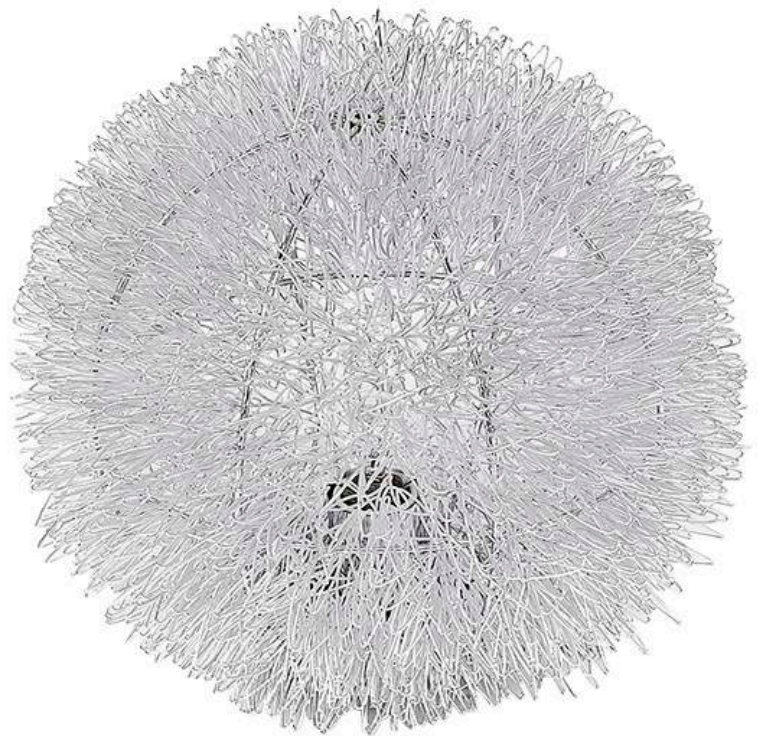

# BA6003 LUMINARY ACCENT LAMP

<b>Description:</b>	Luminary accent lamp
<b>Finish:</b>	Metallic silver
<b>Dimensions:</b>	15" dia.
<b>Bulbs:</b>	1 x 100W
<b>Sockets:</b>	120V E26 base
<b>Shade:</b>	Hand woven aluminum wire
<b>Installed Weight:</b>	4.25 lbs.
<b>Certification:</b>	c UL

<b>Material:</b>	Steel and aluminum
<b>Glass:</b>	NA
<b>Back Plate Dimensions:</b>	NA
<b>Mounting Holes:</b>	NA
<b>Switch:</b>	On/off line switch
<b>Cord:</b>	Silver, 6' plug-in
<b>Dimmable:</b>	Yes