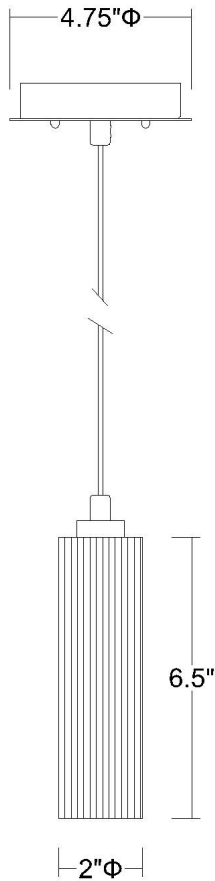

A800026-1-R

SOLO CRYSTAL PENDANT

Description:	Solo crystal pendant
Finish:	Polished chrome
Dimensions:	6.5" H x 2" W
Bulbs:	1 x 25W
Sockets:	120V G9 base
Shade:	Clear round reeded K9 crystal
Installed Weight:	2 lbs.
Certification:	c UL

Material:	Steel and glass
Glass:	Multi-faceted round crystal
Canopy Dimensions:	4.75" dia.
Mounting Holes:	2.75" apart
Switch:	NA
Cord:	Silver, 12'
Dimmable:	Yes