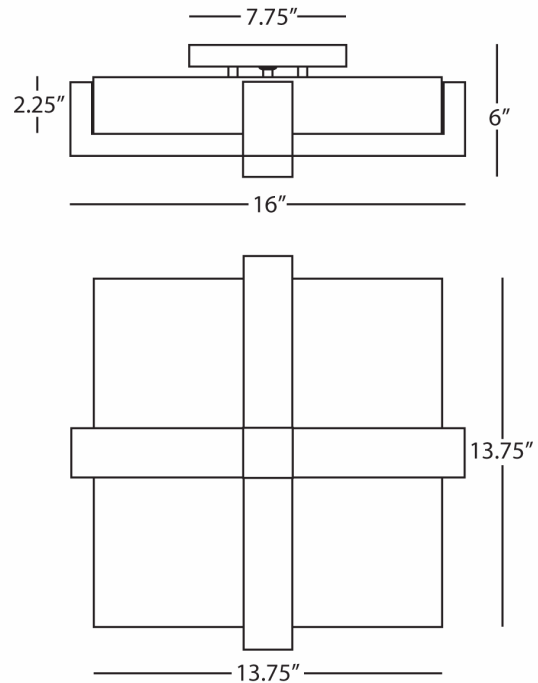

** Available for Quick SHIP **