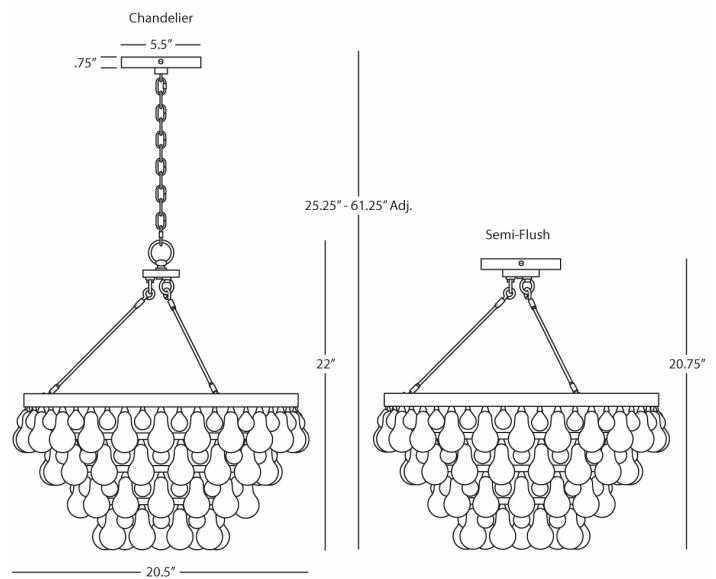

BLING

Z1000

Chandelier w/ Convertible Double Canopy

4 - 60W Max.

Bulb Type: B-11 Torpedo

Switch: Direct Wire Only

Deep Patina Bronze Finish

Glass Drops

Suspension Hardware: 3 Ft. Chain

FINISH OPTION:

1000 - Antique Brass

S1000 - Polished Nickel

***Can be converted to a semi-flush mount by mounting the center canopy directly to ceiling canopy**

**** Available for Quick SHIP ****