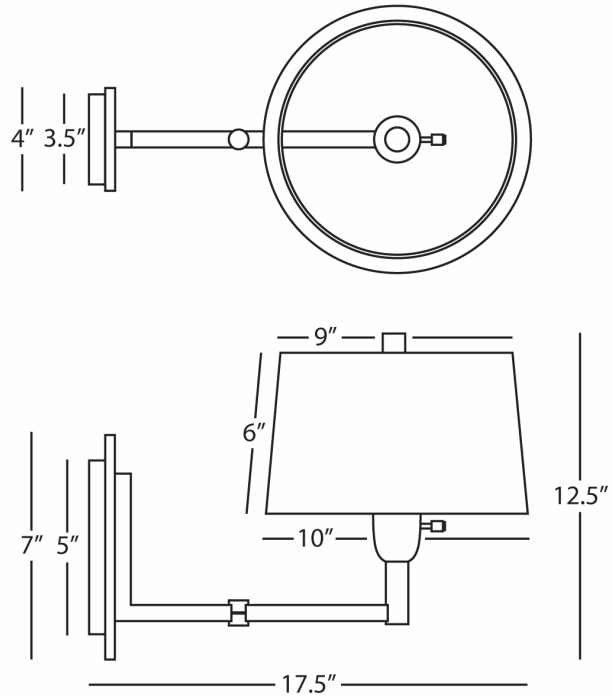

WONTON

S4237

Wall Swinger

1 - 100W Max.

Bulb Type: A

Switch: Full Range Dimmer

24" Cord Cover or Convertible Direct Wire

Silver Plate Finish w/ Weathered Ebony Finished

Wood Accents

Off-White Linen Shade w/ Rolled Edge Hem

**\*\* Available for Quick SHIP \*\***