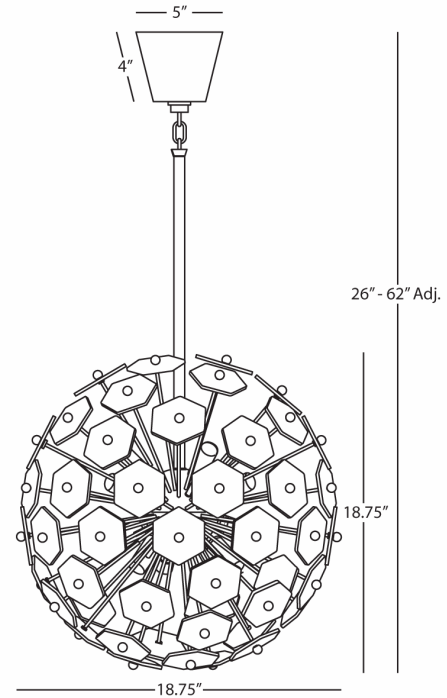

JONATHAN ADLER

VIENNA

888

Small Globe Pendant

12-60W Max.

Bulb Type: G, Candelabra Base

Direct Wire

Modern Brass Finish

Individually Hand Blown White Pulegoso Glass

Susp. Hardware: 3 pcs. 5/8" X 12" & 1 pc. 5/8" x

6" Extension Rods

FINISH OPTION:

S888 - Polished Nickel

**** Available for Quick SHIP ****