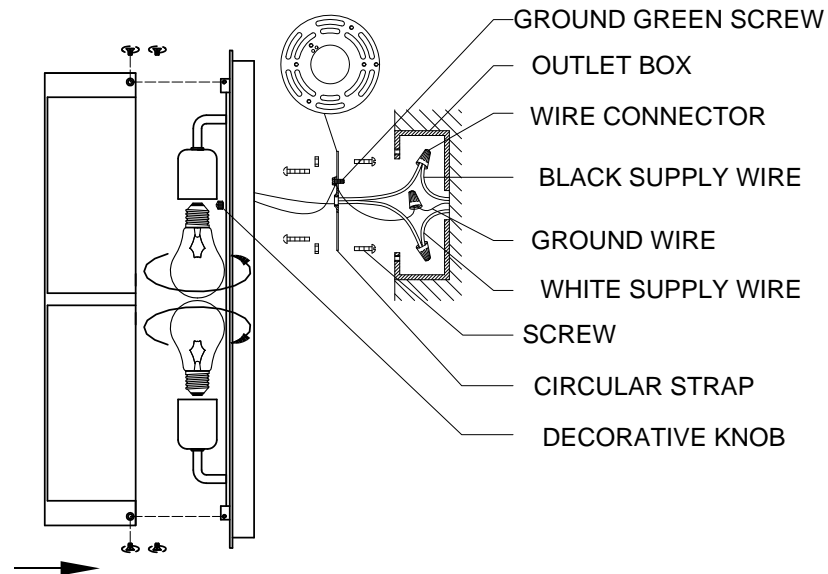

- GROUND GREEN SCREW
- OUTLET BOX
- WIRE CONNECTOR
- BLACK SUPPLY WIRE
- GROUND WIRE
- WHITE SUPPLY WIRE
- SCREW
- CIRCULAR STRAP
- DECORATIVE KNOB

31736-ORB/SL

- GROUND GREEN SCREW
- OUTLET BOX
- WIRE CONNECTOR
- BLACK SUPPLY WIRE
- GROUND WIRE
- WHITE SUPPLY WIRE
- SCREW
- CIRCULAR STRAP
- DECORATIVE KNOB

31738-ORB/SL

**BULB INSTALLATION OR REPLACEMENT INSTRUCTIONS**

- 1.REMOVE THE TOP COVER AFTER RELEASE THE SCREWS.
- 2.INSTALL BULBS.
- 3.REPLACE THE TOP COVER THEN TIGHTEN WITH SCREWS.