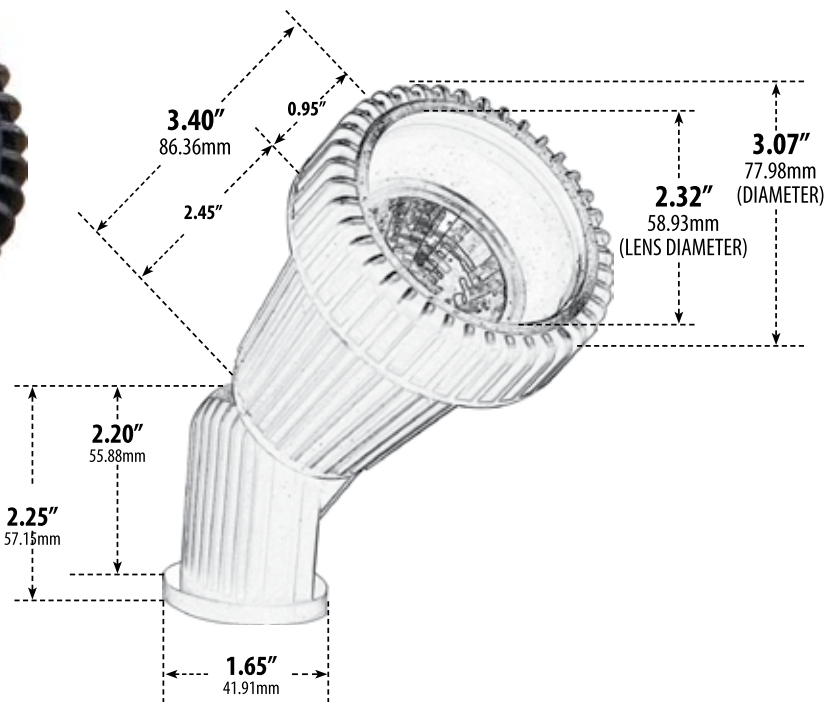

LV225

DIRECTIONAL SPOT LIGHT

- ▶ **Material:** Polybutylene Terephthalate
- ▶ **Lens:** Clear, Heat Resistant, Tempered Glass
- ▶ **Lamp:** MR16 Bi-Pin Base (20W Maximum)

MODEL NUMBER	LAMP TYPE	ILLUMINANT TYPE	WATTS (W)	VOLTS (V)	LAMP(S) INCLUDED?
LV225	MR16	HALOGEN	20	12	YES
LV-LED225	MR16-LED	3 LEDs	3	12	YES

Pre-wired with UL Listed Direct Burial Wire/Cable

- ▶ **Adjustable Knuckle with 1/2" NPT**
- ▶ **Ground Spike Included for Installation**
- ▶ **Connector Available:** P-CN01 (sold separately)
- ▶ **Available Color:** Black
- ▶ **ETL Approved**

Overall Dimensions:
5.75"H x 3.07"W x 5.50"D

Maximum Height: 6.00"
Minimum Height: 4.25"
Maximum Depth: 6.00"
Minimum Depth: 3.50"

Weight: 0.60
Approximate Wire Length: 20"
Box Dimensions:
8.63"H x 3.38"W x 2.88"D