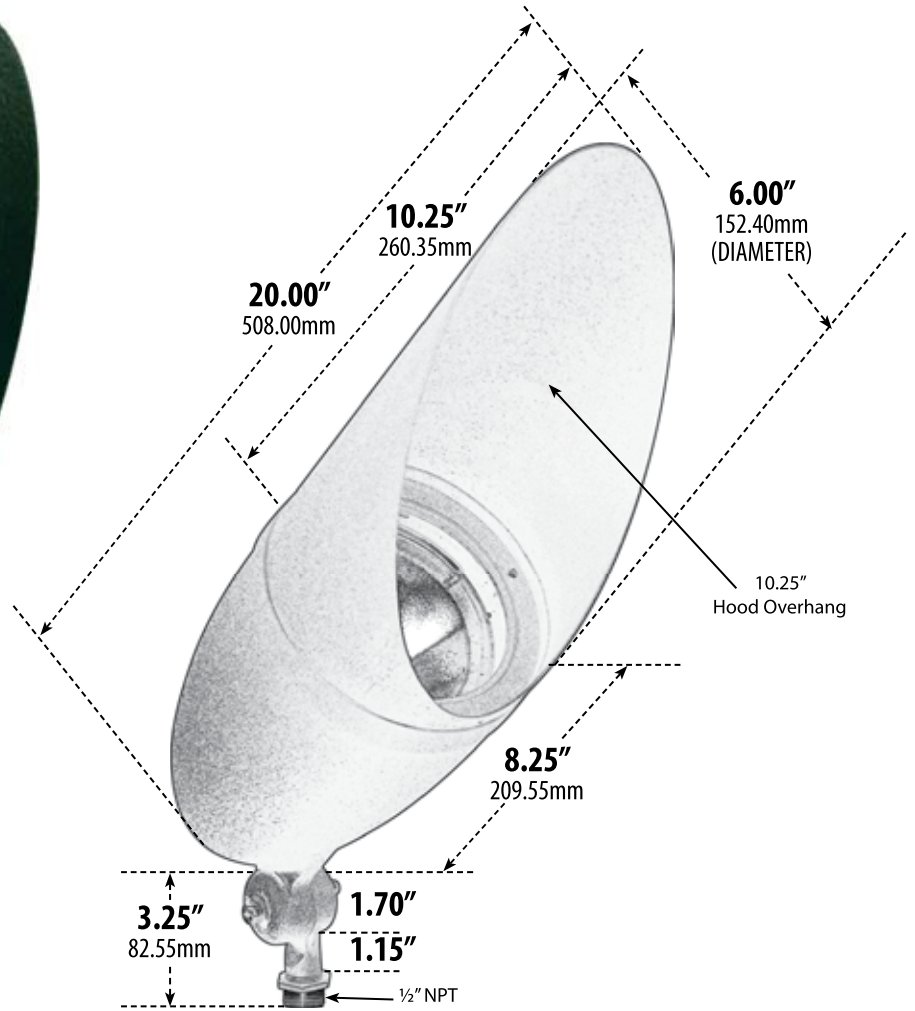

# DPR41-HOOD

## DIRECTIONAL SPOT LIGHT WITH HOOD

- ▶ **Material:** Powder Coated Cast Aluminum
- ▶ **Lens:** Clear, Heat Resistant, Tempered Glass
- ▶ **Lamp:** PAR38 (90W Maximum)

MODEL NUMBER	LAMP TYPE	ILLUMINANT TYPE	WATTS (W)	VOLTS (V)	LAMP(S) INCLUDED?
DPR41-HOOD	PAR38	INCANDESCENT	90	120	NO
DPR-LED41-HOOD	PAR38-LED	12 LEDs	12	120	YES

- ▶ **Adjustable Knuckle with 1/2" NPT**
- ▶ **Ground Spike Available:** LV-S6 (sold separately)
- ▶ **Available Color:** Black, Bronze, Green, Verde Green
- ▶ **ETL Approved**

Overall Dimensions:  
8.00"H x 6.00"W x 21.00"D

Maximum Height: 20.00"  
Minimum Height: 13.50"  
Maximum Depth: 21.00"  
Minimum Depth: 7.50"

Weight: 4.2 lbs  
Approximate Wire Length: 7"  
Box Dimensions:  
22.00"H x 6.25"W x 6.25"D

**DABMAR**  
LIGHTING