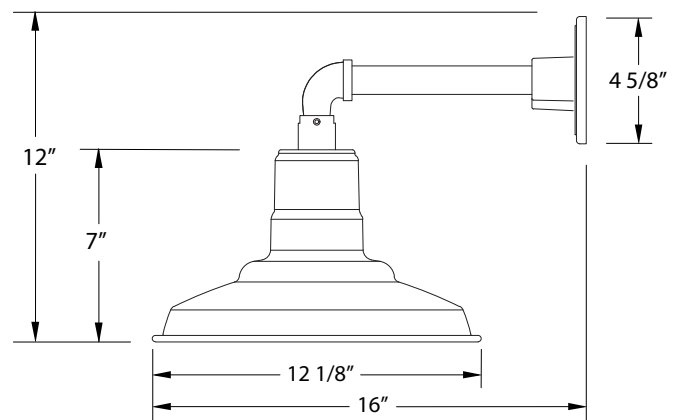

Shipping:

At Montclair Light Works we proudly manufacture, assemble, and ship your lamp within 3 weeks from our factory in Montclair CA.