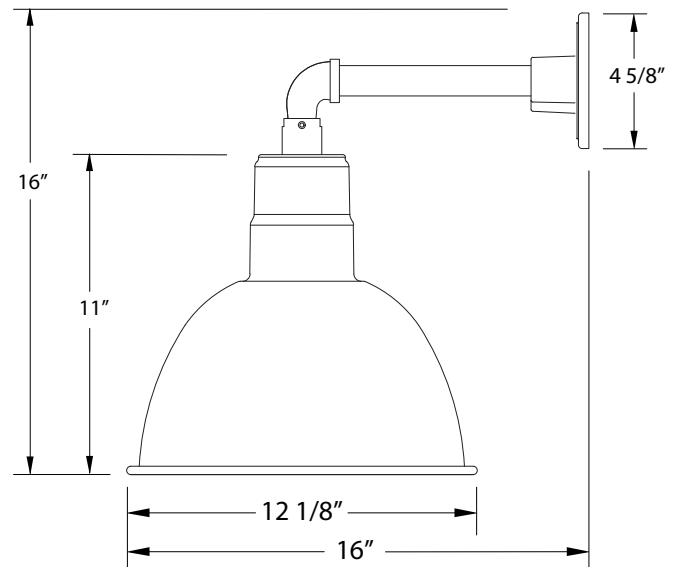

Shipping:

At Montclair Light Works we proudly manufacture, assemble, and ship your lamp within 3 weeks from our factory in Montclair CA.