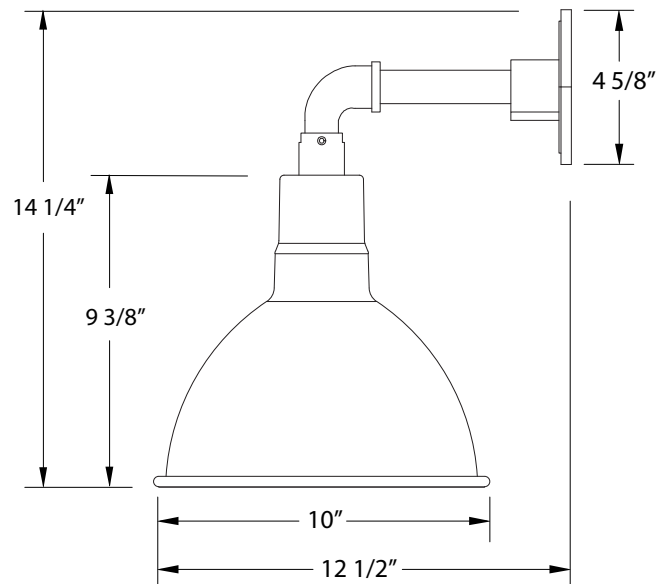

Shipping:

At Montclair Light Works we proudly manufacture, assemble, and ship your lamp within 3 weeks from our factory in Montclair CA.