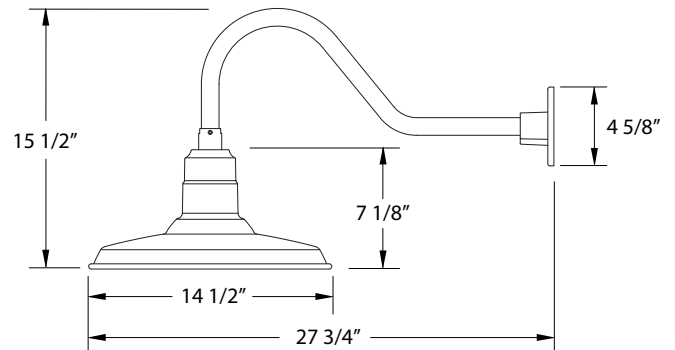

Shipping:

At Montclair Light Works we proudly manufacture, assemble, and ship your lamp within 3 weeks from our factory in Montclair CA.