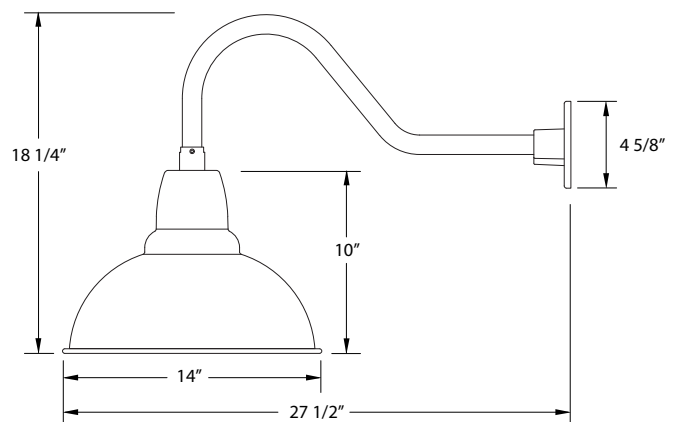

Shipping:

At Montclair Light Works we proudly manufacture, assemble, and ship your lamp within 3 weeks from our factory in Montclair CA.