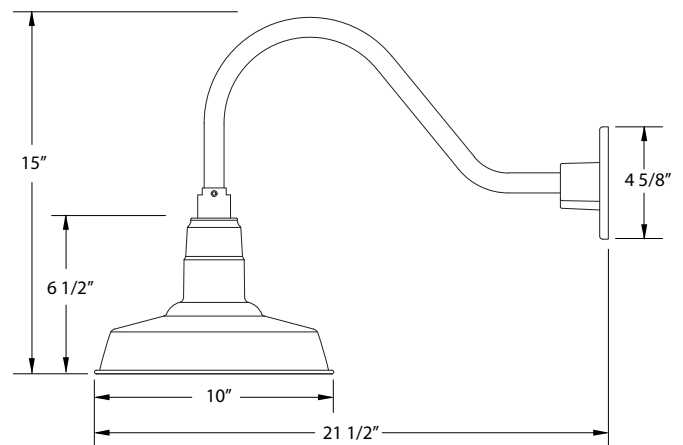

Shipping:

At Montclair Light Works we proudly manufacture, assemble, and ship your lamp within 3 weeks from our factory in Montclair CA.