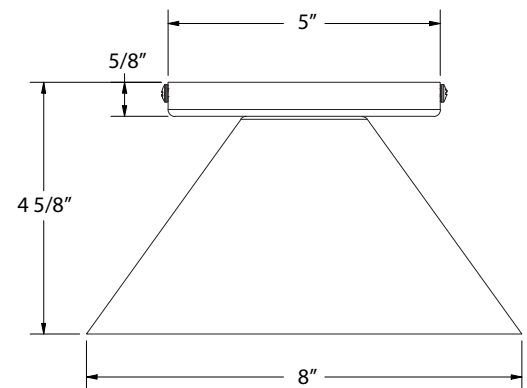

Shipping:

At Montclair Light Works we proudly manufacture, assemble, and ship your lamp within 3 weeks from our factory in Montclair CA.