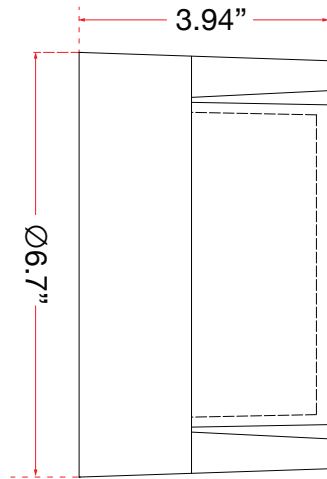

ABRA MODEL **500210DW-MB**

Round outdoor wall sconce with hood

FAMILY NAME **Geo**

UPC 00810035190962

FIXTURE MATERIAL				FIXTURE DIMENSIONS IN INCHES										
Frame Material	Finishes Available	Diffuser Type	Diffuser Finish	Diameter	Height	o.a.h	Width	Length	Ext	Weight	ADA	Location	Rating	Compliance
Aluminum	MB-Matte Black SL-Silica	Acrylic	White	6.7					3.94		Compliant	Wall Mount only	Wet Location	cETLus
LAMPING										Compatible Dimmers	Junction Box Type	SUPPLIED		
Lamp Type	Lamp qty	Wattage	Max Wattage	Base	Kelvin	CRI	Initial Lumen's	Delivered Lumen's	Voltage		Standard 4 x 4 Octagon Box			
LED	1	9w	9w	Solid State Module	3000k	90+	765	536 estimated	120v					
SPECIAL NOTES														