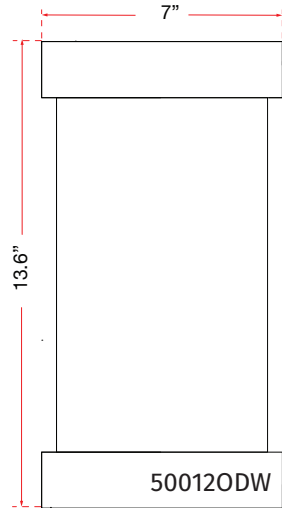

ABRA MODEL **500120DW-MB**  
 FAMILY NAME **Loki**

**Wet Location Miter Glass LED Wall**  
 UPC **00810035190733**

FIXTURE MATERIAL				FIXTURE DIMENSIONS IN INCHES										
Frame Material	Finishes Available	Diffuser Type	Diffuser Finish	Diameter	Height	o.a.h	Width	Length	Ext	Weight	ADA	Location	Rating	Compliance
Steel	MB-Matte Black SL-Silica	Glass	Frosted		13.6	13.6	7		5	11		Wall Mount only	Wet Location	cETL
LAMPING										Compatible Dimmers		Junction Box Type		SUPPLIED
Lamp Type	Lamp qty	Wattage	Max Wattage	Base	Kelvin	CRI	Initial Lumen's	Delivered Lumen's	Voltage			Standard 4 x 4 Octagon Box		
LED	1	15w	15w	Solid State Module	3000k	90+	1275	893 estimated	120v					
SPECIAL NOTES														